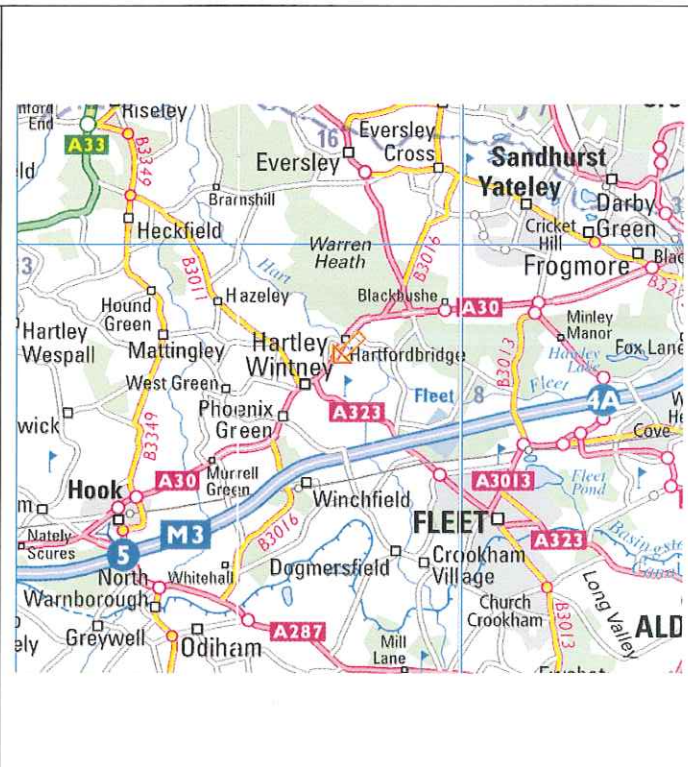

AWAY DAY TRAVEL

HARTLEY WINTNEY

Our first venture away from home this season is our first ever FA Cup tie on Saturday 15th August when we visit the home of Hartley Wintney. Kick off is at 3.00pm

Green Lane Hartley Wintney Hants RG27 8

HOLMESDALE FC DETAILS

HOLMESDALE FOOTBALL CLUB, 68 Oakley Road (A233) Bromley BR2 8HG, Oakley Road IS between the A21 Hastings Road and the A232 Croydon Road.

Nearest Railway Stations are Bromley South and Hayes

**From BROMLEY SOUTH take either from Bus Stop Z:
The 61 towards Chislehurst,
The 358 Towards Orpington or
The 402 towards the Three Horseshoes**

From HAYES take the 353 towards Ramsden Estate from stop C