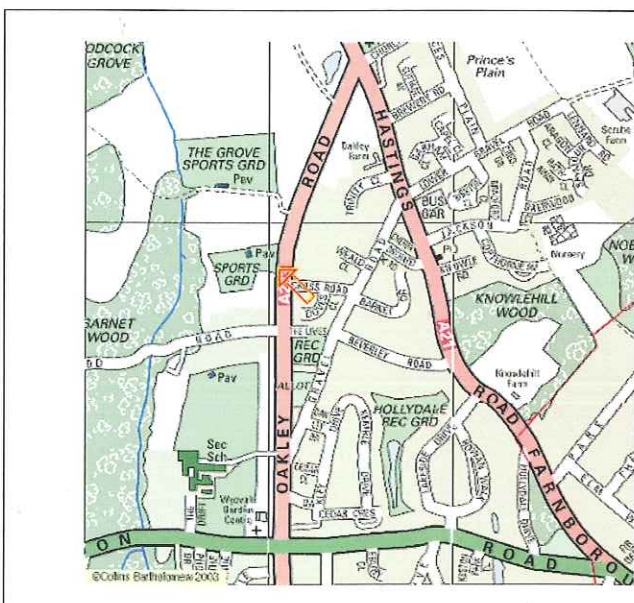

AWAY DAY TRAVEL

HARTLEY WINTNEY

Our first venture away from home this season is our first ever FA Cup tie on Saturday 15th August when we visit the home of Hartley Wintney. Kick off is at 3.00pm

Green Lane Hartley Wintney Hants RG27 8

HOLMESDALE FC DETAILS

HOLMESDALE FOOTBALL CLUB, 68 Oakley Road (A233) Bromley BR2 8HG, Oakley Road IS between the A21 Hastings Road and the A232 Croydon Road.

Nearest Railway Stations are Bromley South and Hayes

**From BROMLEY SOUTH take either from Bus Stop Z:
The 61 towards Chislehurst,
The 358 Towards Orpington or
The 402 towards the Three Horseshoes**

From HAYES take the 353 towards Ramsden Estate from stop C